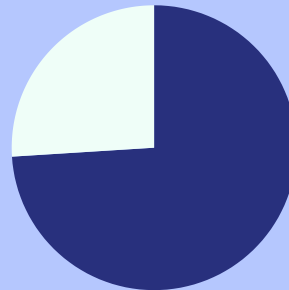

This is only about 30%
of the amount lost.

In Aotearoa...